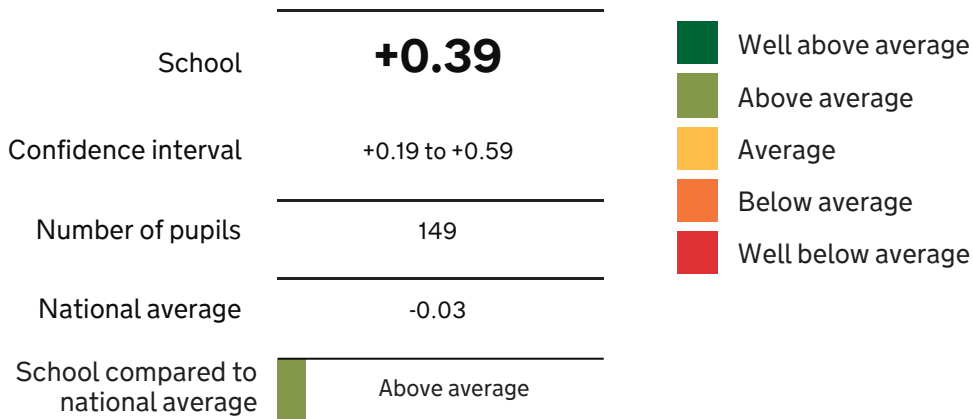

Key stage 4

This is provisional data for 2016/2017. The key stage 4 tab for disadvantaged pupils is not available yet. We'll add it as soon as possible.

Progress 8